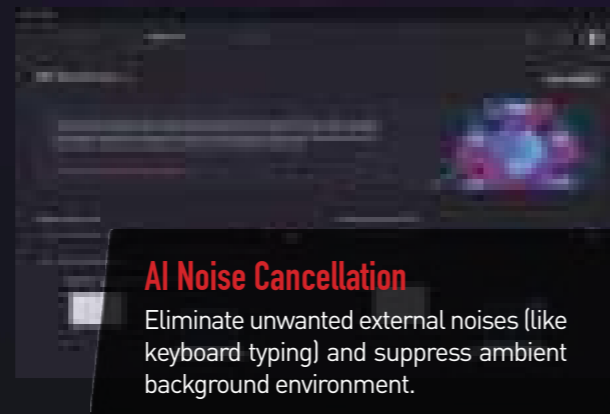

AI Noise Cancellation

Eliminate unwanted external noises (like keyboard typing) and suppress ambient background environment.