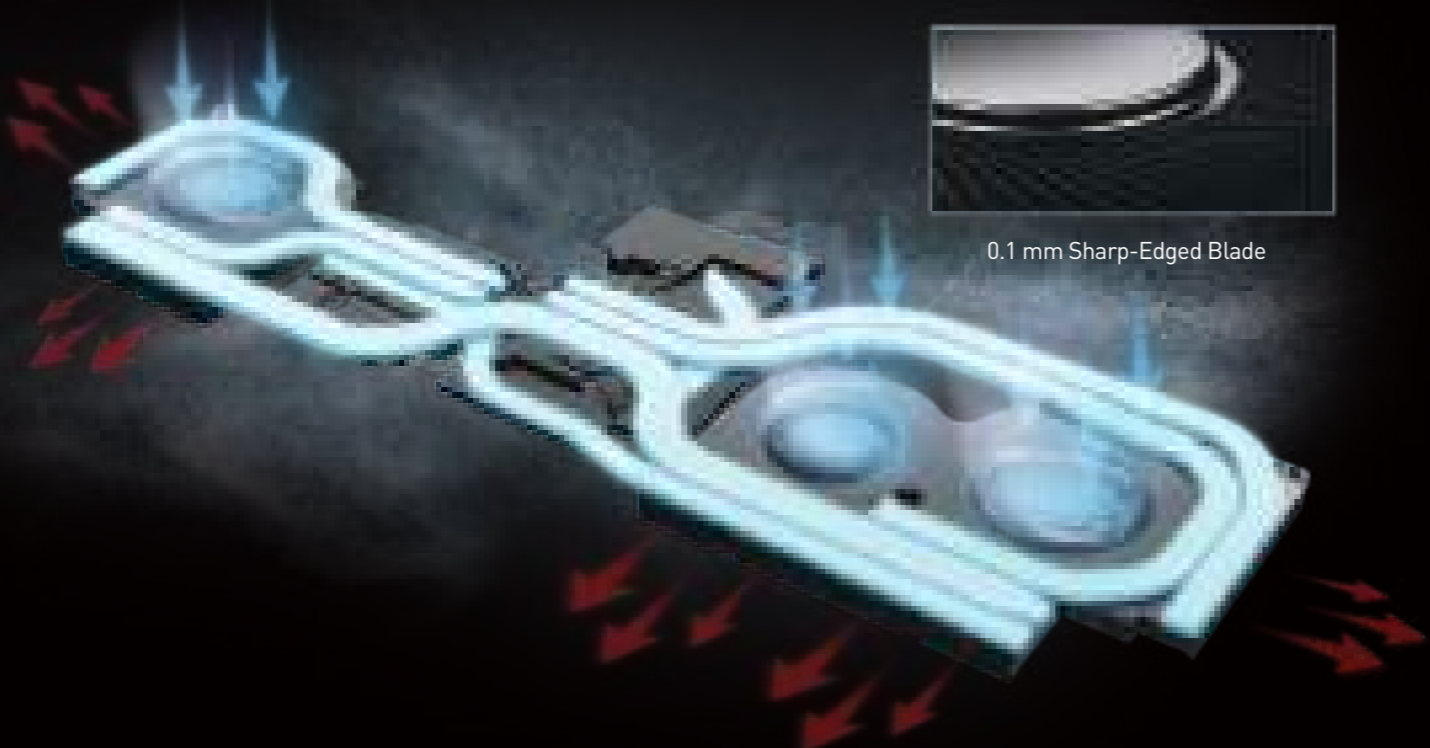

PERFORMANCE 

0.1 mm Sharp-Edged Blade

EXCLUSIVE COOLER BOOST TECHNOLOGY STAY COOL, STAY POWERFUL

To have extreme performance, an efficient cooling system is required to exhaust the heat. MSI's exclusive Cooler Boost Technology ensures optimal thermal dissipation. With the world's thinnest 0.1 mm sharp-edged fan blade design, MSI enhances the fan airflow and provides the best gaming experience.