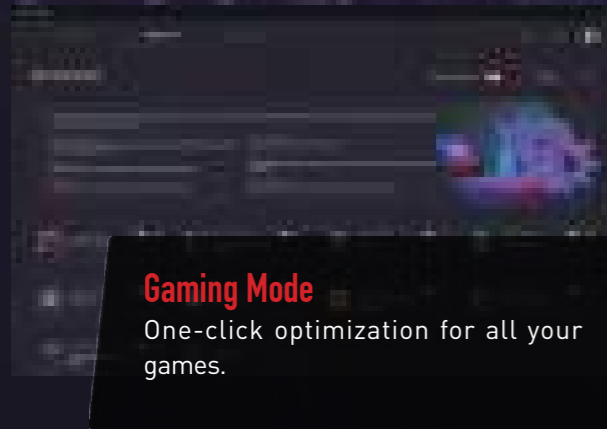

*Lighting effects are only for illustration. Actual effect may vary by software.

MSI Center

MSI CENTER GET ALL THE BUFFS FOR RAIDING

The exclusive MSI Center helps you control and customize your MSI laptop the way you want. Monitor, adjust, optimize and many useful features are built in one unified system. It gives users maximum flexibility in UI skin color and new functions such as Smart Image Finder and others are allowed. AI allows users to customize their own personal preferences.

Gaming Mode

One-click optimization for all your games.

Game Highlights

Capture and record your best moments.

MSI Companion

Exclusive gaming on-screen-display interface supports you to adjust settings in-game and give a quick monitor as well.