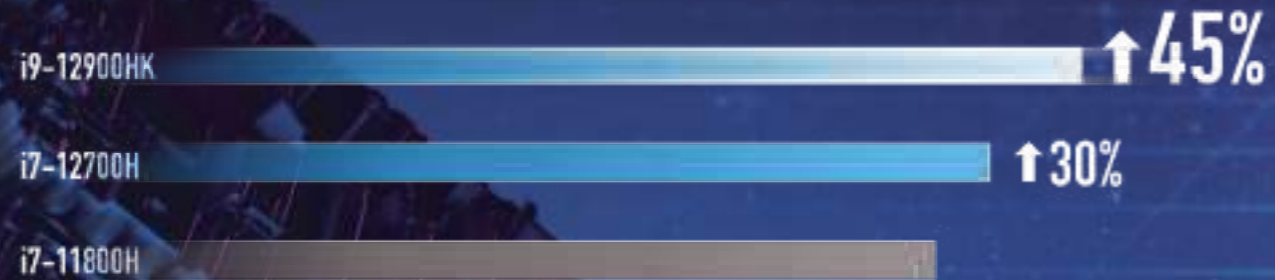

REINVENTING MULTI-CORE ARCHITECTURE

A new gen of performance. The new node process increase efficiency up to 45% on the 12th gen Intel® Core™ processor. The hybrid architecture allows for a faster and better performance while keeping power efficiency.

*Compared to previous gen i7-11800H
*Performance may vary by system configuration.

Hybrid Core Architecture **14** Cores up to **45%** Performance Up