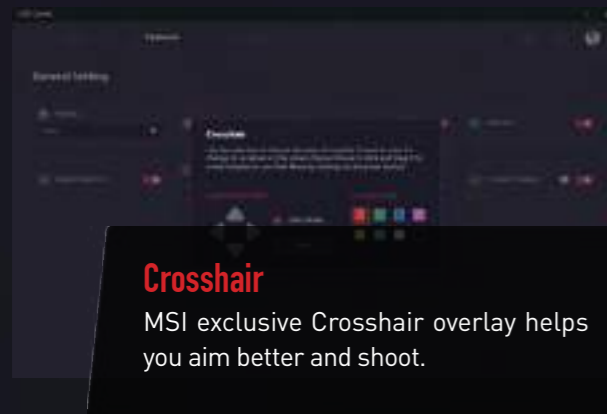

Crosshair

MSI exclusive Crosshair overlay helps you aim better and shoot.