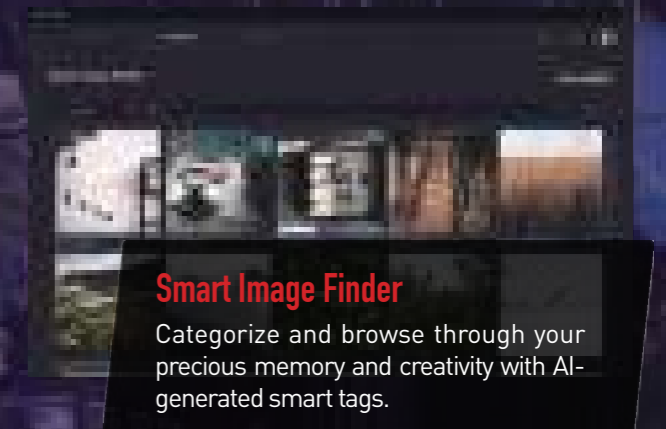

Gaming Mode

One-click optimization for all your games.

Game Highlights

Capture and record your best moments.

MSI Companion

Exclusive gaming on-screen-display interface supports you to adjust settings in-game and give a quick monitor as well.

Smart Image Finder

Categorize and browse through your precious memory and creativity with AI-generated smart tags.

Crosshair

MSI exclusive Crosshair overlay helps you aim better and shoot.

AI Noise Cancellation